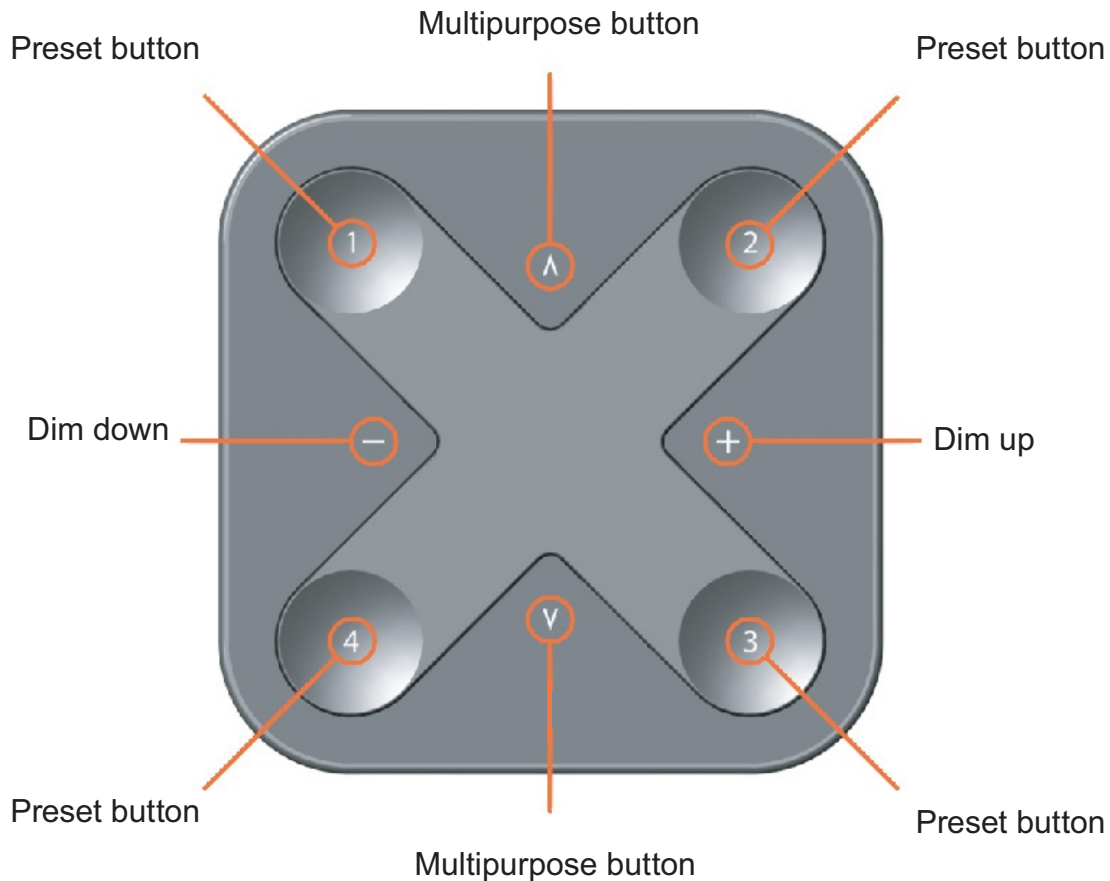

LFXC078XWALBTT

Wall mounted - Bluetooth controllable wireless Switch

Basic Functions

The Preset buttons of LFXC078XWALBTT can be configured via the Casambi app. A light indicates the selected preset.

Dim up, Dim down:

- Smooth dimming of last chosen preset

Multipurpose buttons:

- Change of colour temperature in steps of 25 Kelvin
- Change of the indirect/direct ratio

Preset Buttons:

- Individual luminaire control
- Group control
- Control of all lamps
- Recall scenes
- Recall animations