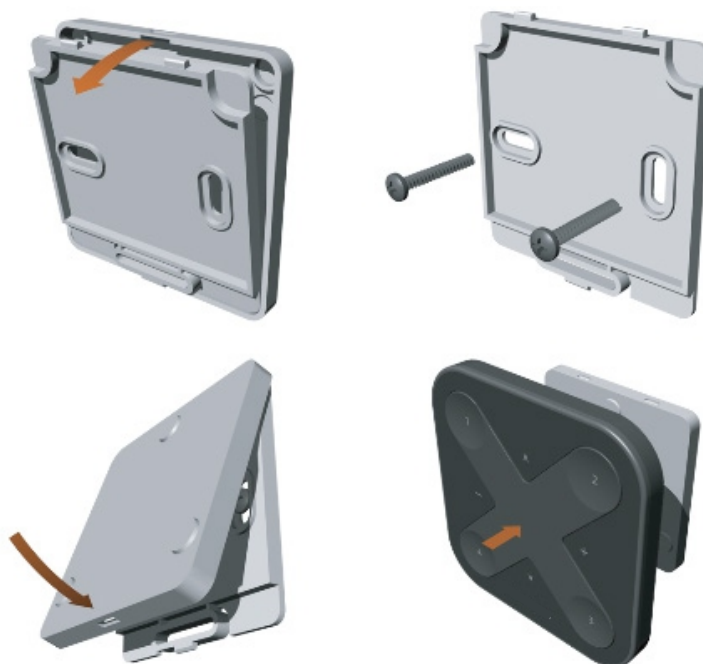

Tap the lower Multipurpose button:

- The direct part goes to max level

*sum of indirect/direct in all cases 100%

Turn Off

Press the Dim down and Dim up button for more than 1 second

- Turns all lights o in selected network

LFXC078XWALBTT

Wall mounted - Bluetooth controllable wireless Switch

Mounting

LFXC078XWALBTT is equipped with magnets for easy attachment to a mounting bracket. The mounting bracket is included.

Technical Facts

Size

90 x 90 x 12 mm

Colours

white and black

Range

up to 60 meters in open air

Battery (included)

CR2430 Lithium coin cell